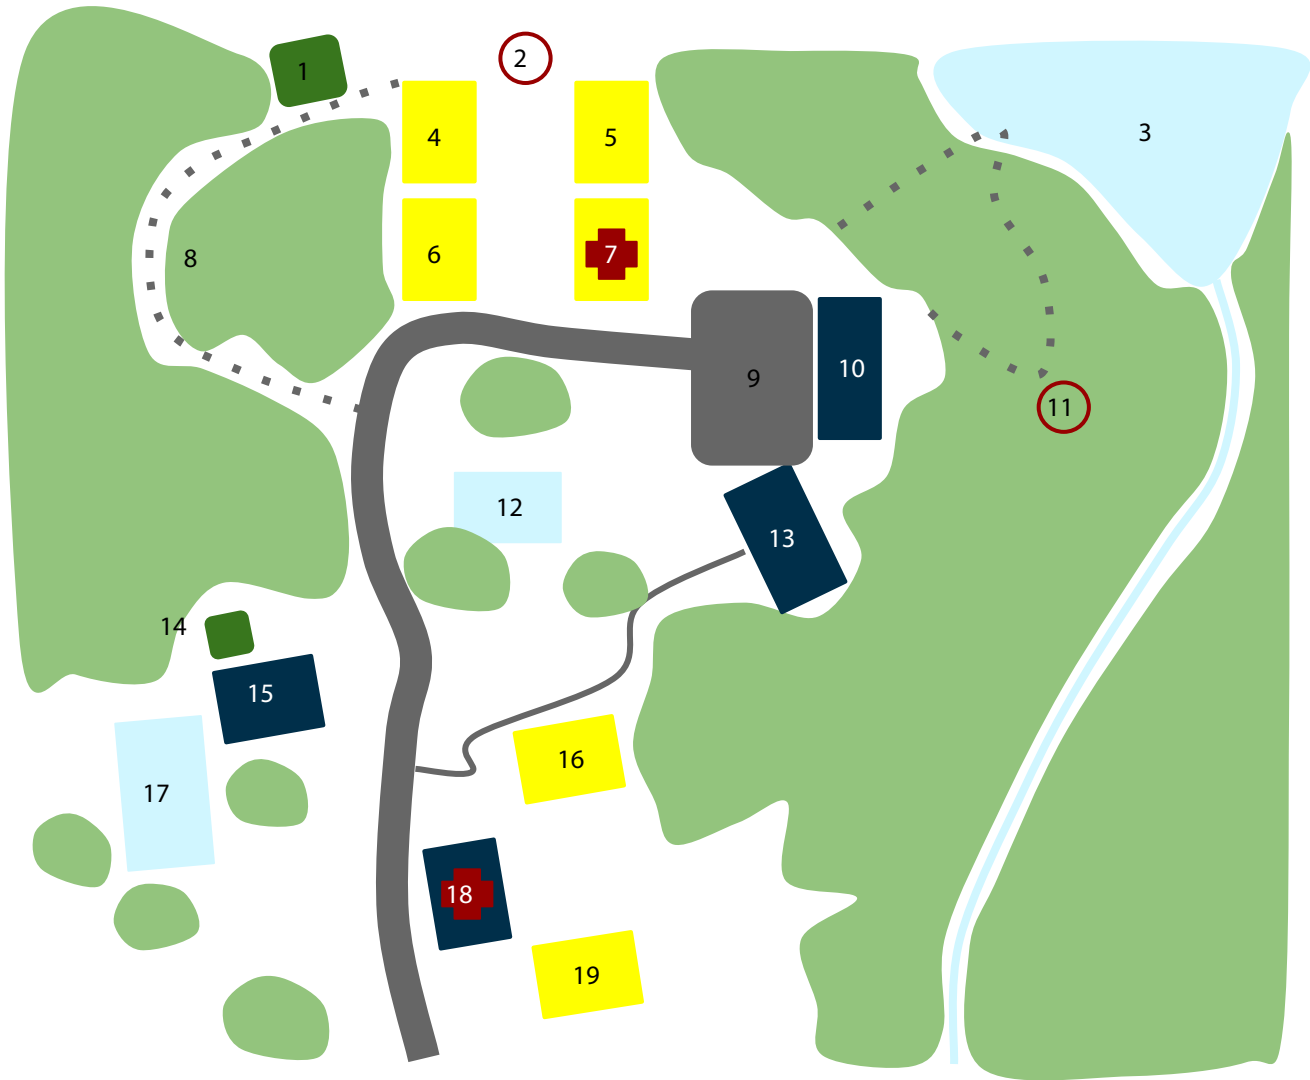

MAP OF THE HERO CAMPUS

HERO Campus Map Key

- | | |
|-----------------------------------|-------------------------|
| 1 Vegetable Garden | 10 Clinician Offices |
| 2 Firepit/Gym equipment | 11 Firepit |
| 3 Fishing Pond | 12 Volleyball Court |
| 4 Pelican residence | 13 Cafeteria/Group Room |
| 5 Gumbo residence | 14 Herb Garden |
| 6 Atchafalaya residence | 15 Admin/Computer lab |
| 7 Tabasco residence/Nurse Station | 16 Women's residence |
| 8 HERO trail | 17 Basketball court |
| 9 Parking | 18 Nurse Station |
| | 19 Isolation residence |